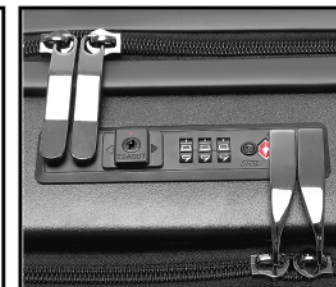

Art. No: 2910
size: 20" (cabin size)

COLOR: BLACK
material 100% PC

Cup holder

LOGO Lining Fabric 150T High Density

USB charger

easy access front compartment

360° spinner wheels

Built-in TSA Lock